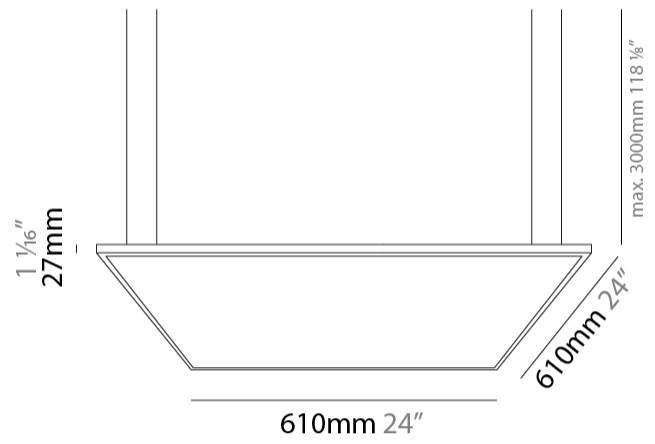

ELEGANT SUSPENSION

A51075-

base number   Color   Finish
Temperature Options

PROJECT	_____
TYPE	_____
SPECIFIER	_____
QUANTITY	_____
DATE	_____

1. To build a product code in our configurator select the specify button on the base model # product page
2. To build a manual product code on this datasheet choose from the options listed below in blue font and add the suffix to the base model #

GENERAL

Series: Elegant
Brand: Ivela
Division: Architectural
Mounting Type: Suspension
Mounting Location: Ceiling
Subcategory: Panels

PHYSICAL

Shape: Square
Length (mm): 610
Length (in): 24
Width (mm): 610
Width (in): 24
Height (mm): 27
Height (in): 1 1/16
Max. Overall Height (mm): 2500
Max. Overall Height (in): 98 7/16
Light Distribution: Direct
Diffuser: PMMA - Opal
Fixture Finish: WHI / BLK / GLD
Fixture Material: Aluminum

ELECTRICAL

Lamp Type: LED
Input Wattage (W): 48
Dimming: Tri-Mode (Non-Dimming and Phase Dimming (120Vac only) and 0-10V Dimming)
Driver Included: No
Driver Location: Remote
Driver Type: Constant Voltage - Universal
Driver Class: Class 2
Housing: ENCP 5 (ERP) ENCP 13 (SC Power)
Input Voltage (V): 120 - 277
Output Voltage (V): 24

LED

Color Temperature (°K): 2700 / 3000 / 4000
Max. Delivered Lumen (lm): 3456 / 3600 / 3816
Nominal Lumen (lm): 5760 / 6000 / 6360
CRI: >93 CRI
Lamp Life (hrs): 50000

OPTICAL

RATINGS AND CERTIFICATIONS

Certified By: Certified for North American Standards
IP rating: IP20