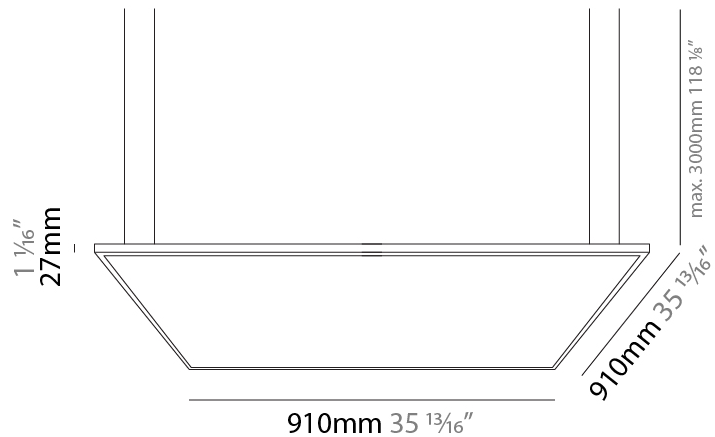

ELEGANT SUSPENSION

A51076-

base number   Color   Finish
Temperature   Options

1. To build a product code in our configurator select the specify button on the base model # product page
2. To build a manual product code on this datasheet choose from the options listed below in blue font and add the suffix to the base model #

GENERAL

Series: Elegant
Brand: Ivela
Division: Architectural
Mounting Type: Suspension
Mounting Location: Ceiling
Subcategory: Panels

PHYSICAL

Shape: Square
Length (mm): 910
Length (in): 35 ¹³/₁₆
Width (mm): 910
Width (in): 35 ¹³/₁₆
Height (mm): 27
Height (in): 1 ¹/₁₆
Max. Overall Height (mm): 2500
Max. Overall Height (in): 98 ⁷/₁₆
Light Distribution: Direct
Diffuser: PMMA - Opal
Fixture Finish: WHI / BLK / GLD
Fixture Material: Aluminum

ELECTRICAL

Lamp Type: LED
Input Wattage (W): 48
Dimming: Tri-Mode (Non-Dimming and Phase Dimming (120Vac only) and 0-10V Dimming)
Driver Included: No
Driver Location: Remote
Driver Type: Constant Voltage - Universal
Driver Class: Class 2
Housing: ENCP 5 (ERP) ENCP 8 (SC Power)
Input Voltage (V): 120 - 277
Output Voltage (V): 24

LED

Color Temperature (°K): 2700 / 3000 / 4000
Max. Delivered Lumen (lm): 5184 / 5400 / 5724
Nominal Lumen (lm): 8640 / 9000 / 9540
CRI: >93 CRI
Lamp Life (hrs): 50000

OPTICAL

RATINGS AND CERTIFICATIONS

Certified By: Certified for North American Standards
IP rating: IP20

PROJECT
TYPE
SPECIFIER
QUANTITY
DATE