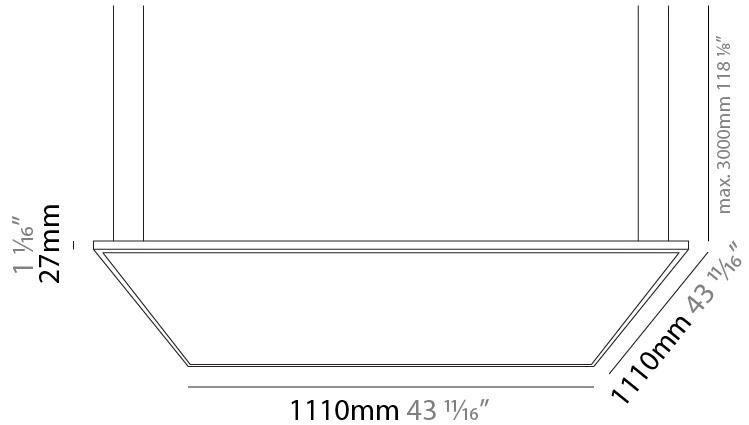

ELEGANT SUSPENSION

A51077- -

base number   Color   Finish
Temperature   Options

PROJECT
TYPE
SPECIFIER
QUANTITY
DATE

1. To build a product code in our configurator select the specify button on the base model # product page
2. To build a manual product code on this datasheet choose from the options listed below in blue font and add the suffix to the base model #

GENERAL

Series: Elegant
Brand: Ivela
Division: Architectural
Mounting Type: Suspension
Mounting Location: Ceiling
Subcategory: Panels

PHYSICAL

Shape: Square
Length (mm): 1110
Length (in): 43 ¹¹/₁₆
Width (mm): 1110
Width (in): 43 ¹¹/₁₆
Height (mm): 27
Height (in): 1 ¹/₁₆
Max. Overall Height (mm): 2500
Max. Overall Height (in): 98 ⁷/₁₆
Light Distribution: Direct
Diffuser: PMMA - Opal
Fixture Finish: WHI / BLK / GLD
Fixture Material: Aluminum

ELECTRICAL

Lamp Type: LED
Input Wattage (W): 80
Dimming: Tri-Mode (Non-Dimming and Phase Dimming (120Vac only) and 0-10V Dimming)
Driver Included: No
Driver Location: Remote
Driver Type: Constant Voltage - Universal
Driver Class: Class 2
Housing: ENCP 5 (ERP) ENCP 13 (SC Power)
Input Voltage (V): 120 - 277
Output Voltage (V): 24

LED

Color Temperature (°K): 2700 / 3000 / 4000
Max. Delivered Lumen (lm): 6336 / 6600 / 6996
Nominal Lumen (lm): 10560 / 11000 / 11660
CRI: >93 CRI
Lamp Life (hrs): 50000

OPTICAL

RATINGS AND CERTIFICATIONS

Certified By: Certified for North American Standards
IP rating: IP20