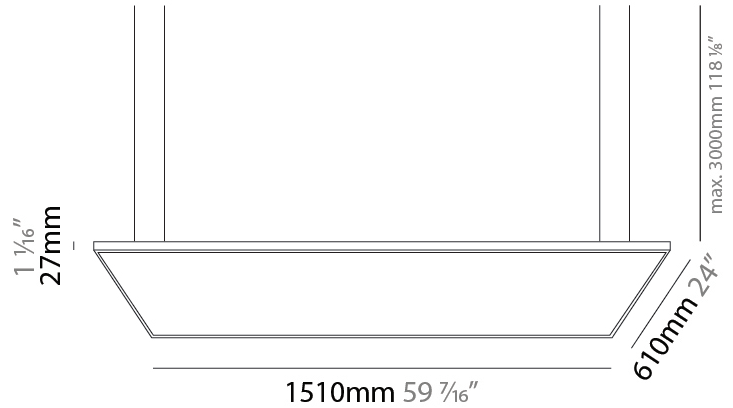

ELEGANT SUSPENSION

A51079- -

base number   Color   Finish
Temperature   Options

1. To build a product code in our configurator select the specify button on the base model # product page
2. To build a manual product code on this datasheet choose from the options listed below in blue font and add the suffix to the base model #

GENERAL

Series: Elegant
Brand: Ivela
Division: Architectural
Mounting Type: Suspension
Mounting Location: Ceiling
Subcategory: Panels

PHYSICAL

Shape: Square
Length (mm): 1510
Length (in): 59 ⁷/₁₆"
Width (mm): 910
Width (in): 35 ¹³/₁₆"
Height (mm): 27
Height (in): 1 ¹/₁₆"
Max. Overall Height (mm): 2500
Max. Overall Height (in): 98 ⁷/₁₆"
Light Distribution: Direct
Diffuser: PMMA - Opal
Fixture Finish: WHI / BLK / GLD
Fixture Material: Aluminum

ELECTRICAL

Lamp Type: LED
Input Wattage (W): 60
Dimming: Tri-Mode (Non-Dimming and Phase Dimming (120Vac only) and 0-10V Dimming)
Driver Included: No
Driver Location: Remote
Driver Type: Constant Voltage - Universal
Driver Class: Class 2
Housing: ENCP 5 (ERP) ENCP 8 (SC Power)
Input Voltage (V): 120 - 277
Output Voltage (V): 24

LED

Color Temperature (°K): 2700 / 3000 / 4000
Max. Delivered Lumen (lm): 4320 / 4500 / 4770
Nominal Lumen (lm): 7200 / 7500 / 7950
CRI: >93 CRI
Lamp Life (hrs): 50000

OPTICAL

RATINGS AND CERTIFICATIONS

Certified By: Certified for North American Standards
IP rating: IP20

PROJECT
TYPE
SPECIFIER
QUANTITY
DATE