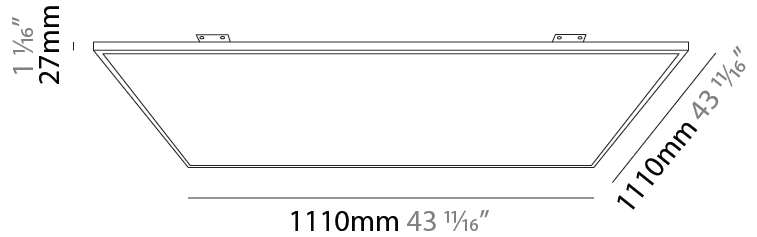

ELEGANT RECESSED

A56190- -

base number   Color   Finish
Temperature   Options

PROJECT
TYPE
SPECIFIER
QUANTITY
DATE

1. To build a product code in our configurator select the specify button on the base model # product page
2. To build a manual product code on this datasheet choose from the options listed below in blue font and add the suffix to the base model #

GENERAL

Series: Elegant
Brand: Ivela
Division: Architectural
Mounting Type: Recessed
Mounting Location: Ceiling
Subcategory: Panels

PHYSICAL

Shape: Square
Length (mm): 1110
Length (in): 43 ¹¹/₁₆
Width (mm): 1110
Width (in): 43 ¹¹/₁₆
Height (mm): 27
Height (in): 1 ¹/₁₆
Light Distribution: Direct
Diffuser: PMMA - Opal
Fixture Finish: WHI / BLK / GLD
Fixture Material: Aluminum

ELECTRICAL

Lamp Type: LED
Input Wattage (W): 80
Dimming: Tri-Mode (Non-Dimming and Phase Dimming (120Vac only) and 0-10V Dimming)
Driver Included: No
Driver Location: Remote
Driver Type: Constant Voltage - Universal
Driver Class: Class 2
Housing: ENCP 5 (ERP) ENCP 8 (SC Power)
Input Voltage (V): 120 - 277
Output Voltage (V): 24

LED

Color Temperature (°K): 2700 / 3000 / 4000
Max. Delivered Lumen (lm): 6336 / 6600 / 6996
Nominal Lumen (lm): 10560 / 11000 / 11660
CRI: >93 CRI
Lamp Life (hrs): 50000

OPTICAL

RATINGS AND CERTIFICATIONS

Certified By: CSA Certified to UL and CSA Standards
IP rating: IP20