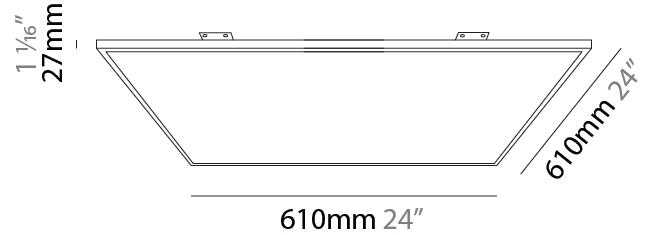

ELEGANT RECESSED

A56188- -

base number   Color   Finish
Temperature   Options

PROJECT _____
TYPE _____
SPECIFIER _____
QUANTITY _____
DATE _____

1. To build a product code in our configurator select the specify button on the base model # product page
2. To build a manual product code on this datasheet choose from the options listed below in blue font and add the suffix to the base model #

GENERAL

Series: Elegant
Brand: Ivela
Division: Architectural
Mounting Type: Recessed
Mounting Location: Ceiling
Subcategory: Panels

PHYSICAL

Shape: Square
Length (mm): 610
Length (in): 24
Width (mm): 610
Width (in): 24
Height (mm): 27
Height (in): 1 1/16
Light Distribution: Direct
Diffuser: PMMA - Opal
Fixture Finish: WHI / BLK / GLD
Fixture Material: Aluminum

ELECTRICAL

Lamp Type: LED
Input Wattage (W): 48
Dimming: Tri-Mode (Non-Dimming and Phase Dimming (120Vac only) and 0-10V Dimming)
Driver Included: No
Driver Location: Remote
Driver Type: Constant Voltage - Universal
Driver Class: Class 2
Housing: ENCP 5 (ERP) ENCP 13 (SC Power)
Input Voltage (V): 120 - 277
Output Voltage (V): 24

LED

Color Temperature (°K): 2700 / 3000 / 4000
Max. Delivered Lumen (lm): 3456 / 3600 / 3816
Nominal Lumen (lm): 5760 / 6000 / 6360
CRI: >93 CRI
Lamp Life (hrs): 50000

OPTICAL

RATINGS AND CERTIFICATIONS

Certified By: CSA Certified to UL and CSA Standards
IP rating: IP20